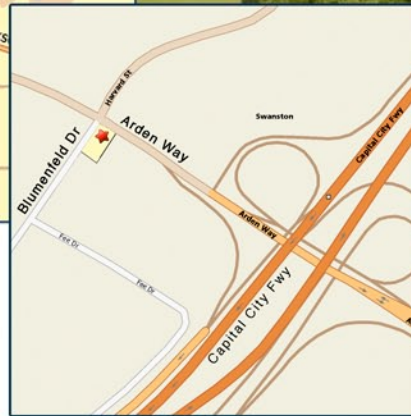

1236 Arden Way
Sacramento, CA 95815

Directions from...

San Francisco

1. 1_Take I-80 East toward Sacramento
2. 2_Take US-50 East/Capital City FWY towards Sacramento/S Lake Tahoe
3. 3_Take Business Route I-80 toward Reno
4. 4_Merge onto Capital City FWY

1. 5_Take Arden Way exit toward CA-160
2. 6_Turn slight left to take the Arden Way West ramp
3. 7_Keep left at the fork in ramp
4. 8_End at 1236 Arden Way, at the corner of Arden and Blumenfeld Dr.

Reno

1. 1_Take I-80 West towards Sacramento
2. 2_Take I-80 Business Loop/Capital City FWY exit toward CA-99 South
3. 3_Take Business I-80 exit on left toward Sacramento
4. 4_Merge onto Capital City FWY

1. 5_Take the Arden Way exit
2. 6_Turn right onto Arden Way
3. 7_End at 1236 Arden Way, at the corner of Arden and Blumenfeld Dr.

Placerville

1. 1_Take US-50 West towards Sacramento
2. 2_Take the Howe Ave exit towards Power Inn Rd
3. 3_Turn Right onto Howe Ave
4. 4_Turn Left onto Arden Way

1. 5_End at 1236 Arden Way, at the corner of Blumenfeld Dr.

Sac Intl' Airport

1. 1_Take I-5 South towards Sacramento
2. 2_Take the Garden HWY exit - Exit 521
3. 3_Take the ramp towards University of Phoenix
4. 4_Turn Left onto Garden HWY

1. 5_Turn slight Right onto Arden-Garden Conn.
2. 6_Arden-Garden Conn becomes Arden Way
3. 7_End at 1236 Arden Way, at the corner of Blumenfeld Dr.

Stockton/LA

1. 1_Take I-5 North towards Sacramento
2. 2_Merge onto US-50 East/Capital City FWY/CA-99 South towards Lake Tahoe
3. 3_Take the Business Route I-80 exit toward Reno
4. 4_Merge onto Capital City FWY

1. 5_Take the Arden Way exit toward CA-160.
2. 6_Turn slight left to take the Arden Way West ramp.
3. 7_Keet left on ramp
4. 8_End at 1236 Arden Way, at the corner of Arden and Blumenfeld Dr.