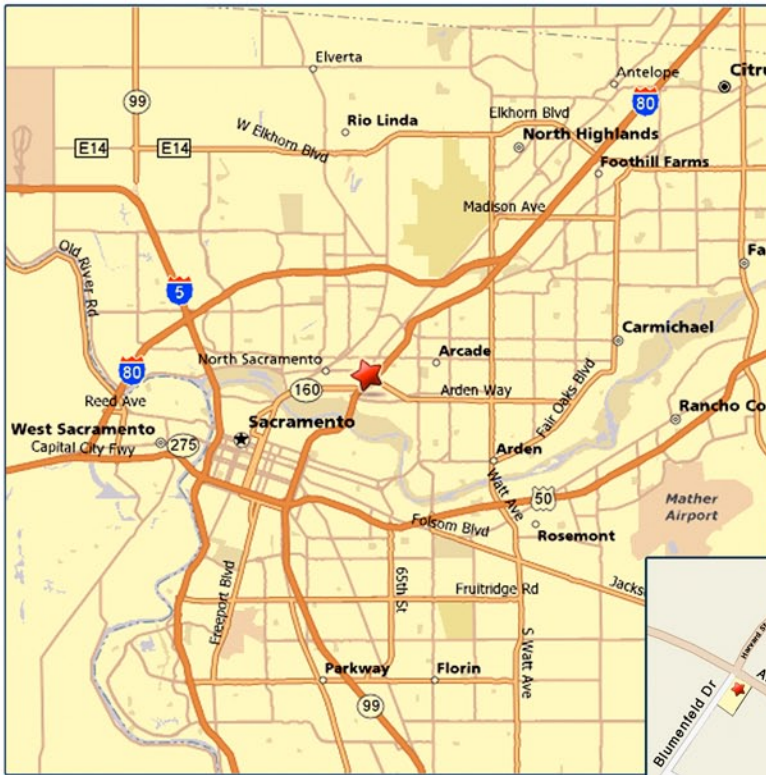

GMPdigital

CORPORATE
PHOTOGRAPHERS

map & driving directions

tel: 916 640-8888
fax: 916 640-0088
gerry@gmpdigital.com